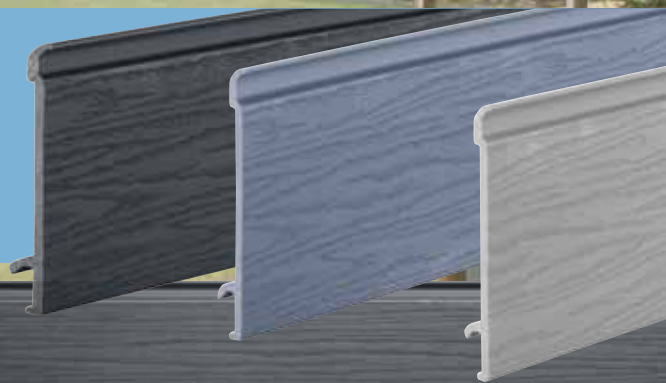

MINIMAL EXPANSION/CONTRACTION

INDEPENDENTLY FIRE TESTED (UK 2018) TO BS EN 13501-1

PATENT PENDING COMPOSITE MATERIAL

Find out more about the new coastline® lightweight composite cladding range. Call us on:

0800 988 7307