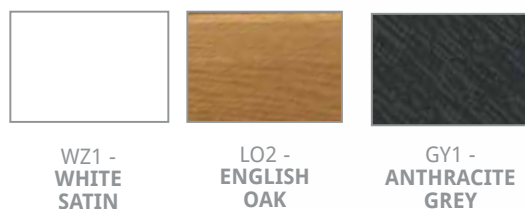

ROOFLINE AND TRIMS

WINDOW BOARDS

ROOFLINE

Your Deeplas Partner

To find out more about the Deeplas range call the Customer Care Team on **0800 988 7307** or visit **deeplas.co.uk**

Deeplas, Birchwood Way, Cotes Park Industrial Estate,
Alfreton, Derbyshire DE55 4QQ

85004 | EU00271 Is2/Jan20