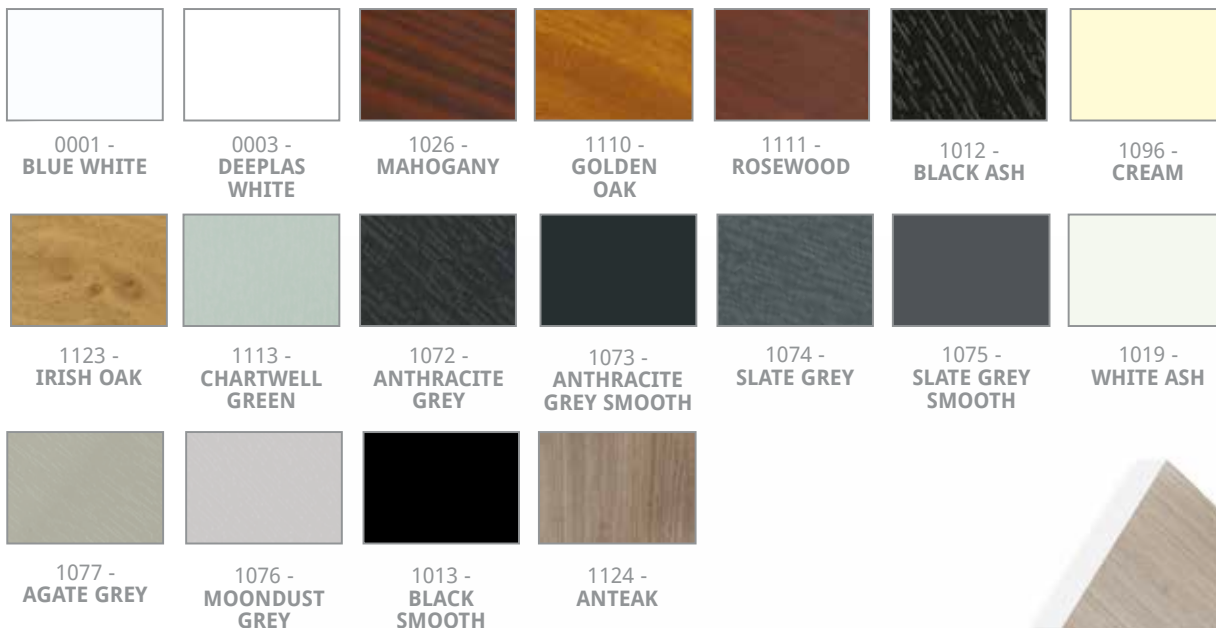

ROOFLINE AND TRIMS

WINDOW BOARDS