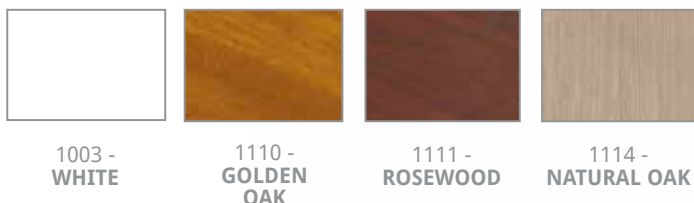

ROOFLINE AND TRIMS

WINDOW BOARDS

ROOFLINE

Your Deeplas Partner

To find out more about the Deeplas range call the Customer Care Team on **0800 988 7307** or visit **deeplas.co.uk**

Deeplas, Birchwood Way, Cotes Park Industrial Estate,
Alfreton, Derbyshire DE55 4QQ

85004 | EU00271 Is2/Jan20