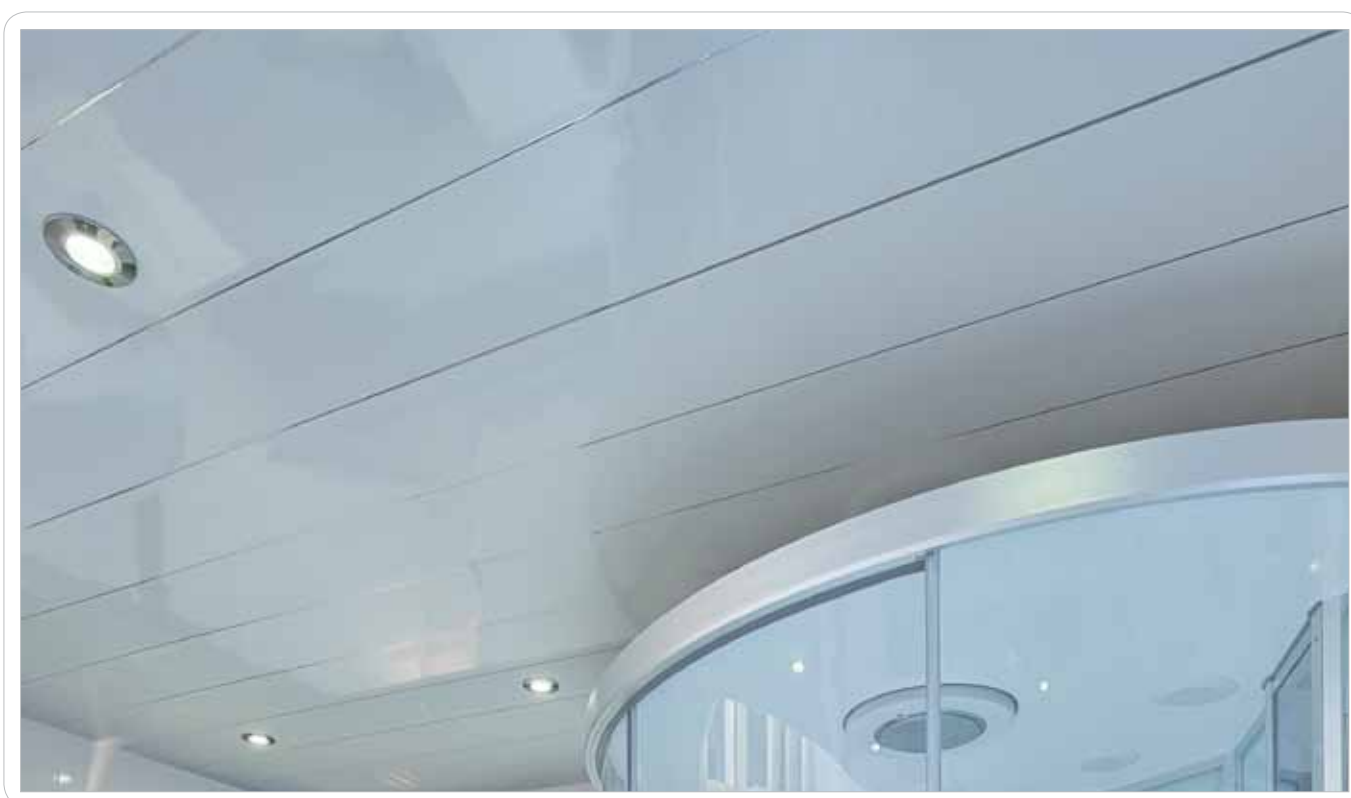

## Gloss white waterproof panels provide an attractive wipe-clean ceiling for any bathroom or wet room

If you need to create a clean, waterproof ceiling for any bathroom, shower enclosure or wet room, EasyCeil from DeepLas provides an ideal solution that will enhance the appearance of your room.

## Premium-quality wipe-clean panels

The lightweight, white gloss panels are 100% waterproof and are embellished with chrome infills to create a premium-quality look. Panels are delivered with a protective film covering and once fitted can be kept in immaculate condition with a simple wipe clean.

## Easy-to-install panels help to reduce condensation

As well as improving the appearance of your room, EasyCeil panels can help to reduce condensation and enhance the insulation of your room. The 200mm-wide panels are available in 2.7m or 4m lengths and are designed for rapid and simple installation.

## Why choose EasyCeil ceiling panels?

- Gloss white tongue-and-groove panels with chrome infills to enhance the appearance of any bathroom, shower enclosure or wet room
- Easy to maintain, with a wipe-clean finish
- Designed for rapid, simple installation
- Waterproof panels help to reduce condensation and improve insulation
- Class 1 fire rated
- Completely lead-free – for minimal environmental impact