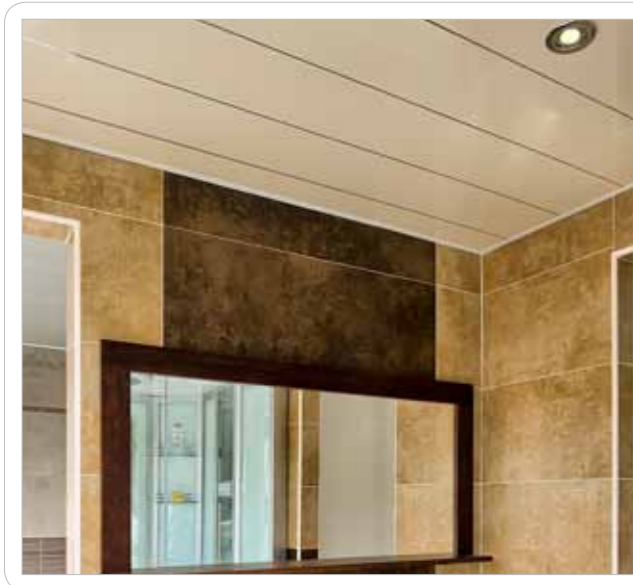

## Gloss white waterproof panels provide an attractive wipe-clean ceiling for any bathroom or wet room

If you need to create a clean, waterproof ceiling for any bathroom, shower enclosure or wet room, EasyCeil from DeepLas provides an ideal solution that will enhance the appearance of your room.

## Premium-quality wipe-clean panels

The lightweight, white gloss panels are 100% waterproof and are embellished with chrome infills to create a premium-quality look. Panels are delivered with a protective film covering and once fitted can be kept in immaculate condition with a simple wipe clean.

## Easy-to-install panels help to reduce condensation

As well as improving the appearance of your room, EasyCeil panels can help to reduce condensation and enhance the insulation of your room. The 200mm-wide panels are available in 2.7m or 4m lengths and are designed for rapid and simple installation.

## Why choose EasyCeil ceiling panels?

- Gloss white tongue-and-groove panels with chrome infills to enhance the appearance of any bathroom, shower enclosure or wet room
- Easy to maintain, with a wipe-clean finish
- Designed for rapid, simple installation
- Waterproof panels help to reduce condensation and improve insulation
- Class 1 fire rated
- Completely lead-free – for minimal environmental impact