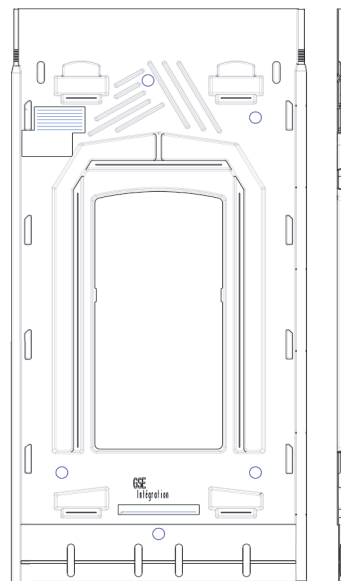

## Technical Specs

<ul style="list-style-type: none"> <li>Available Sizes : (in mm)</li> </ul>	From 1635 to 1680 / 982 to 993 (Portrait / Landscape) From 1635 to 1680 / 994 to 1002 (Portrait / Landscape) 1580 / 808 (Portrait / Landscape) 1575 / 1082 (Portrait / Landscape) 1559 / 1046 (Portrait / Landscape) 1575 / 1069 (Portrait / Landscape)
<ul style="list-style-type: none"> <li>Color</li> </ul>	SILVER / BLACK (100% Recyclable)
<ul style="list-style-type: none"> <li>Material</li> </ul>	PP – Aluminum – Stainless Steel (100% Recyclable)
<ul style="list-style-type: none"> <li>Temperature Range</li> </ul>	-20°C to 100°C (Vicat Softening Point: 148°C)
<ul style="list-style-type: none"> <li>Slope</li> </ul>	10° to 50°
<ul style="list-style-type: none"> <li>Weight</li> </ul>	2 to 3 kg / m <sup>2</sup>
<ul style="list-style-type: none"> <li>Warranty</li> </ul>	10 Years