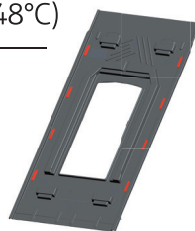

## Technical Specs

<ul style="list-style-type: none"> <li>Available Sizes : (in mm)</li> </ul>	From 1635 to 1680 / 982 to 993 (Portrait / Landscape) From 1635 to 1680 / 994 to 1002 (Portrait / Landscape) 1580 / 808 (Portrait / Landscape) 1575 / 1082 (Portrait / Landscape) 1559 / 1046 (Portrait / Landscape) 1575 / 1069 (Portrait / Landscape)
<ul style="list-style-type: none"> <li>Color</li> </ul>	SILVER / BLACK (100% Recyclable)
<ul style="list-style-type: none"> <li>Material</li> </ul>	PP – Aluminum – Stainless Steel (100% Recyclable)
<ul style="list-style-type: none"> <li>Temperature Range</li> </ul>	-20°C to 100°C (Vicat Softening Point: 148°C)
<ul style="list-style-type: none"> <li>Slope</li> </ul>	10° to 50°
<ul style="list-style-type: none"> <li>Weight</li> </ul>	2 to 3 kg / m <sup>2</sup>
<ul style="list-style-type: none"> <li>Warranty</li> </ul>	10 Years