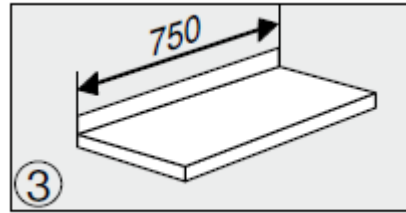

Steel shelves without edge

1000mm wide 250mm deep @ **£15.00**

1000mm wide 300mm deep @ **£16.00**

Steel shelves with edge

1000mm wide 250mm deep @ **£17.00**

1000mm wide 300mm deep @ **£17.00**

Wooden shelves with edge

1000mm wide 250mm deep @ **£29.00**

1000mm wide 300mm deep @ **£30.00**

1000mm wide 250mm deep @ **£14.00**

1000mm wide 300mm deep @ **£15.00**

Steel shelves with edge

1000mm wide 250mm deep @ **£16.00**

1000mm wide 300mm deep @ **£16.00**

Wooden shelves with edge

1000mm wide 250mm deep @ **£28.00**

1000mm wide 300mm deep @ **£29.00**

Sloping shelves

1000mm wide 300mm deep @ **£17.00** 750mm wide 300mm deep **£16.00**

Wooden with edge

1000mm wide 300mm deep @ **£29.00** 750mm wide 300mm deep **£28.00**