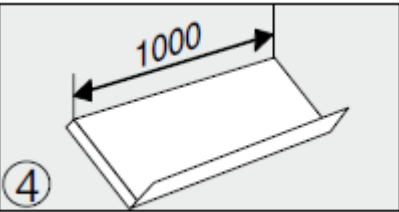

Steel shelves without edge

1000mm wide 250mm deep @ **£15.00**

1000mm wide 300mm deep @ **£16.00**

Steel shelves with edge

1000mm wide 250mm deep @ **£17.00**

1000mm wide 300mm deep @ **£17.00**

Wooden shelves with edge

1000mm wide 250mm deep @ **£29.00**

1000mm wide 300mm deep @ **£30.00**

1000mm wide 250mm deep @ **£14.00**

1000mm wide 300mm deep @ **£15.00**

Steel shelves with edge

1000mm wide 250mm deep @ **£16.00**

1000mm wide 300mm deep @ **£16.00**

Wooden shelves with edge

1000mm wide 250mm deep @ **£28.00**

1000mm wide 300mm deep @ **£29.00**

Sloping shelves

1000mm wide 300mm deep @ **£17.00** 750mm wide 300mm deep **£16.00**

Wooden with edge

1000mm wide 300mm deep @ **£29.00** 750mm wide 300mm deep **£28.00**