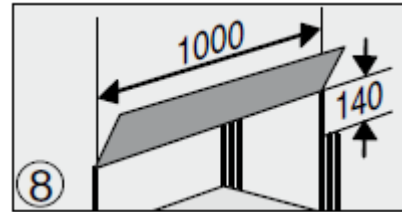

Inscribing support

1000mm wide **£24.00**

750mm wide **£23.00**