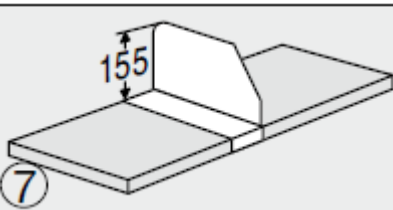

Wooden shelves with edge

1000mm wide 250mm deep @ **£28.00**

1000mm wide 300mm deep @ **£29.00**

Sloping shelves

1000mm wide 300mm deep @ **£17.00** 750mm wide 300mm deep **£16.00**

Wooden with edge

1000mm wide 300mm deep @ **£29.00** 750mm wide 300mm deep **£28.00**

Additional lateral support

250mm deep @ **£2.40**

300mm deep @ **£2.50**

Inscribing support

1000mm wide **£24.00**

750mm wide **£23.00**

Movable divider

250mm deep **£7.50**