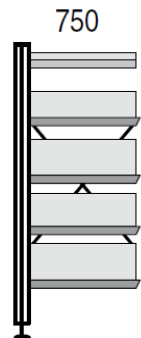

LIBRARY CENTER
WILL KOPPER

LIBRARY CENTER

Contemporary library racks with three steel tubular uprights and diagonal stiffeners . Modern looks with a light appeal that is stronger than it looks. Shelves are powder coated steel or Beech. The outer bar is punched in a screen line distance of 20mm to take shelves and cabinets. Sliding door lockable cabinets are made of MFC in Beech or Light Grey

One support and five shelves

- 250mm deep steel shelves @ **£132.00**
- 300mm deep steel shelves @ **£136.00**
- 250mm deep steel shelves with edge @ **£148.00**
- 300mm deep steel shelves with edge @ **£158.00**
- 250mm deep wooden shelves with edge @ **£207.00**
- 300mm deep wooden shelves with edge @ **£209.00**

One support and five shelves

- 250mm deep steel shelves @ **£129.00**
- 300mm deep steel shelves @ **£133.00**
- 250mm deep steel shelves with edge @ **£145.00**
- 300mm deep steel shelves with edge @ **£155.00**
- 250mm deep wooden shelves with edge @ **£204.00**
- 300mm deep wooden shelves with edge @ **£206.00**

One support one shelf four sloped shelves

- 300mm deep steel shelves @ **£155.00**
- 300mm deep steel shelves with edge @ **£158.00**
- 300mm deep wooden shelves with edge @ **£215.00**

One support shelf, one shelf four sloped shelves