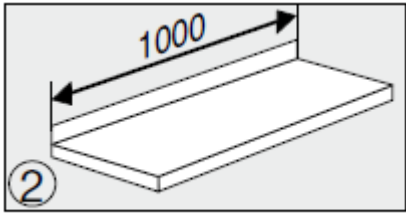

300mm deep steel shelves @ **£183.00**

250mm deep steel shelves with edge @ **£175.00**

300mm deep steel shelves with edge @ **£183.00**

250mm deep Beech shelves with edge @ **£206.00**

300mm deep wooden shelves with edge @ **£217.000**

Steel shelves without edge

1000mm wide 250mm deep @ **£15.00**

1000mm wide 300mm deep @ **£16.00**

Steel shelves with edge

1000mm wide 250mm deep @ **£17.00**

1000mm wide 300mm deep @ **£17.00**

Wooden shelves with edge