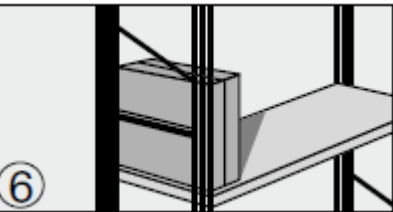

Wooden shelves with edge

1000mm wide 250mm deep @ **£28.00**

1000mm wide 300mm deep @ **£29.00**

Sloping shelves

1000mm wide 300mm deep @ **£17.00** 750mm wide 300mm deep **£16.00**

Wooden with edge

1000mm wide 300mm deep @ **£29.00** 750mm wide 300mm deep **£28.00**