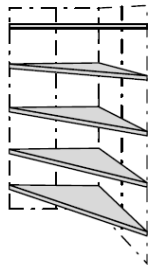

300mm deep wooden shelves with edge @ **£357.00**

Final support

Depth 250mm @ **£62.00**

Depth 300mm @ **£64.00**

External Square

For double sided racks

(2 x depth + 60mm)

250mm deep steel shelves @ **£175.00**

300mm deep steel shelves @ **£183.00**

250mm deep steel shelves with edge @ **£175.00**

300mm deep steel shelves with edge @ **£183.00**

250mm deep Beech shelves with edge @ **£206.00**

300mm deep wooden shelves with edge @ **£217.000**

Steel shelves without edge

1000mm wide 250mm deep @ **£15.00**

1000mm wide 300mm deep @ **£16.00**

Steel shelves with edge

1000mm wide 250mm deep @ **£17.00**

1000mm wide 300mm deep @ **£17.00**

Wooden shelves with edge