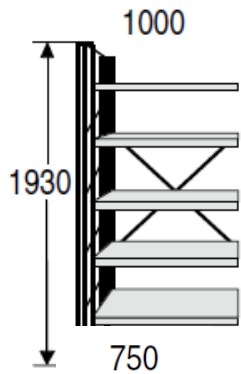

LIBRARY CENTER
WILL KOPPER

LIBRARY CENTER

Contemporary library racks with three steel tubular uprights and diagonal stiffeners . Modern looks with a light appeal that is stronger than it looks. Shelves are powder coated steel or Beech. The outer bar is punched in a screen line distance of 20mm to take shelves and cabinets. Sliding door lockable cabinets are made of MFC in Beech or Light Grey

One support and five shelves

- 250mm deep steel shelves @ **£132.00**
- 300mm deep steel shelves @ **£136.00**
- 250mm deep steel shelves with edge @ **£148.00**
- 300mm deep steel shelves with edge @ **£158.00**
- 250mm deep wooden shelves with edge @ **£207.00**
- 300mm deep wooden shelves with edge @ **£209.00**